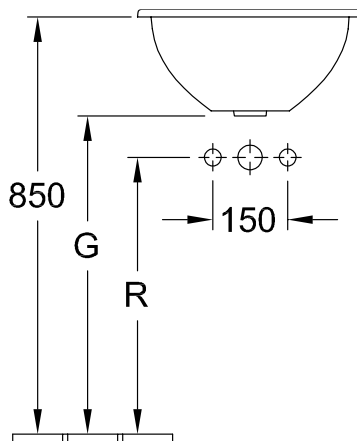

WASHBASIN, BUILT-IN WASHBASIN, WASHBASINS, BUILT-IN WASHBASINS LOOP & FRIENDS

PRODUCT INFORMATION

1 . POSITION

Model	614051
Width	535 mm
Weight	14 kg
Description	outside surface glazed Sanitary ceramics incl. template, incl. extended ball rod for pop-up waste EN 31, EN 14688
Tap fitting / Tap hole remark	without tap hole area
Overflow remark	with overflow
Material	Sanitary ceramics
Specification texts	Loop & Friends; Built-in washbasin; Sanitary ceramics; Size: Diameter: 535 mm; Round; outside surface glazed; without tap hole area; with overflow; incl. template, incl. extended ball rod for pop-up waste; EN 31, EN 14688

	A	C	G	K	R
6140 51	535	440	630	267	510
6141 51	535	440	630	267	510
6140 45	450	380	660	225	540
6141 45	450	380	660	225	540
6140 39	390	330	680	195	560
6141 39	390	330	680	195	560
6140 34	345	280	695	170	575
6141 34	345	280	695	170	575