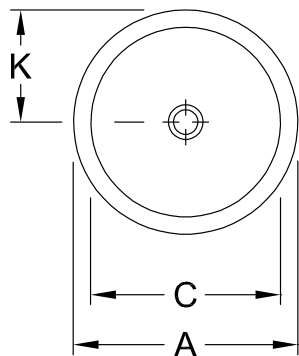

WASHBASIN, BUILT-IN WASHBASIN, WASHBASINS, BUILT-IN WASHBASINS LOOP & FRIENDS

PRODUCT INFORMATION

1 . POSITION

Model	614051
Width	535 mm
Weight	14 kg
Description	outside surface glazed Sanitary ceramics incl. template, incl. extended ball rod for pop-up waste EN 31, EN 14688
Tap fitting / Tap hole remark	without tap hole area
Overflow remark	with overflow
Material	Sanitary ceramics
Specification texts	Loop & Friends; Built-in washbasin; Sanitary ceramics; Size: Diameter: 535 mm; Round; outside surface glazed; without tap hole area; with overflow; incl. template, incl. extended ball rod for pop-up waste; EN 31, EN 14688

	A	C	G	K	R
6140 51	535	440	630	267	510
6141 51	535	440	630	267	510
6140 45	450	380	660	225	540
6141 45	450	380	660	225	540
6140 39	390	330	680	195	560
6141 39	390	330	680	195	560
6140 34	345	280	695	170	575
6141 34	345	280	695	170	575