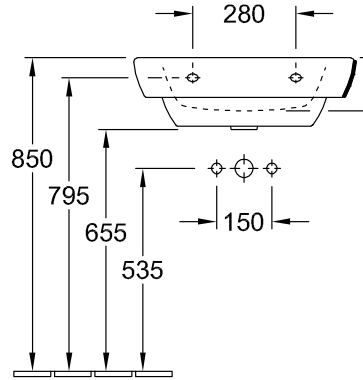

#### 1 . POSITION

Model	613660
Width	600 mm
Depth	470 mm
Weight	20,14 kg
Description	Sanitary porcelain EN 31, EN 14688
Tap fitting / Tap hole remark	suitable for 3-hole tap fittings, central tap hole punched out
Overflow remark	with overflow
Material	Sanitary porcelain
Specification texts	Subway; Washbasin; Sanitary porcelain; Size: 600 x 470 mm; Rectangle; suitable for 3-hole tap fittings, central tap hole punched out; with overflow; EN 31, EN 14688

# TECHNICAL DRAWINGS

**613660**

7250 50  
Position pedestal to determine Cx

7264 00