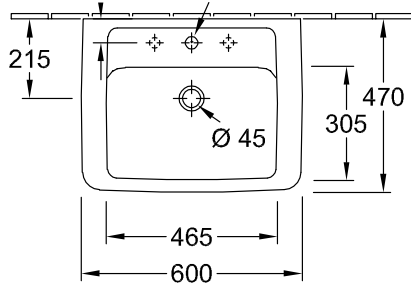

#### 1 . POSITION

Model	613660
Width	600 mm
Depth	470 mm
Weight	20,14 kg
Description	Sanitary porcelain EN 31, EN 14688
Tap fitting / Tap hole remark	suitable for 3-hole tap fittings, central tap hole punched out
Overflow remark	with overflow
Material	Sanitary porcelain
Specification texts	Subway; Washbasin; Sanitary porcelain; Size: 600 x 470 mm; Rectangle; suitable for 3-hole tap fittings, central tap hole punched out; with overflow; EN 31, EN 14688

# TECHNICAL DRAWINGS

**613660**

7250 50  
Position pedestal to determine Cx

7264 00