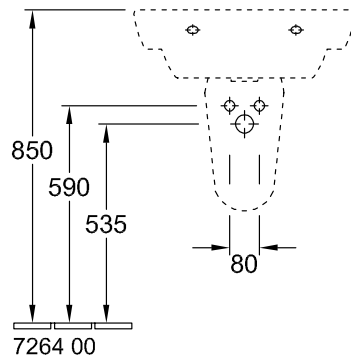

#### 1 . POSITION

Model	613660
Width	600 mm
Depth	470 mm
Weight	20,14 kg
Description	Sanitary porcelain EN 31, EN 14688
Tap fitting / Tap hole remark	suitable for 3-hole tap fittings, central tap hole punched out
Overflow remark	with overflow
Material	Sanitary porcelain
Specification texts	Subway; Washbasin; Sanitary porcelain; Size: 600 x 470 mm; Rectangle; suitable for 3-hole tap fittings, central tap hole punched out; with overflow; EN 31, EN 14688

# TECHNICAL DRAWINGS

**613660**

7250 50  
Position pedestal to determine Cx

7264 00