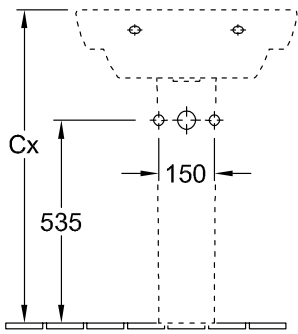

#### 1 . POSITION

Model	613660
Width	600 mm
Depth	470 mm
Weight	20,14 kg
Description	Sanitary porcelain EN 31, EN 14688
Tap fitting / Tap hole remark	suitable for 3-hole tap fittings, central tap hole punched out
Overflow remark	with overflow
Material	Sanitary porcelain
Specification texts	Subway; Washbasin; Sanitary porcelain; Size: 600 x 470 mm; Rectangle; suitable for 3-hole tap fittings, central tap hole punched out; with overflow; EN 31, EN 14688

# TECHNICAL DRAWINGS

**613660**

7250 50  
Position pedestal to determine Cx

7264 00