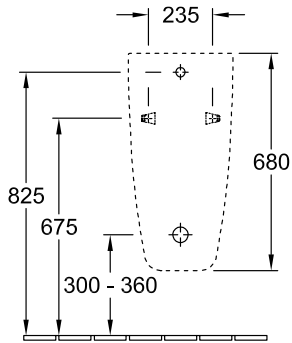

URINAL, URINALS, SIPHONIC URINALS ARCHITECTURA

PRODUCT INFORMATION

1 . POSITION

Model	558705
Width	325 mm
Height	680 mm
Depth	355 mm
Weight	24,3 kg
Description	Sanitary porcelain Incl. outlet, consisting of ViChange siphon cartridge and ceramic outlet cover, fastening set included EN 13407
Flush volume	1 l
Target	with target
Inlet	concealed water inlet
Material	Sanitary porcelain
Specification texts	Architectura; Siphonic urinal; Sanitary porcelain; Size: 325 x 680 x 355 mm; Rectangle; Flush volume: 1 l; Incl. outlet, consisting of ViChange siphon cartridge and ceramic outlet cover, fastening set included; EN 13407; with target

COLOURS

White Alpin CeramicPlus	558705R1	4051202476502
White Alpin	55870501	4051202476519

TECHNICAL DRAWINGS

558705

* We recommend installation at a height suitable for the average user!