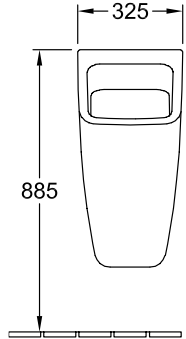

URINAL, URINALS, SIPHONIC URINALS ARCHITECTURA

PRODUCT INFORMATION

1 . POSITION

Model	558705
Width	325 mm
Height	680 mm
Depth	355 mm
Weight	24,3 kg
Description	Sanitary porcelain Incl. outlet, consisting of ViChange siphon cartridge and ceramic outlet cover, fastening set included EN 13407
Flush volume	1 l
Target	with target
Inlet	concealed water inlet
Material	Sanitary porcelain
Specification texts	Architectura; Siphonic urinal; Sanitary porcelain; Size: 325 x 680 x 355 mm; Rectangle; Flush volume: 1 l; Incl. outlet, consisting of ViChange siphon cartridge and ceramic outlet cover, fastening set included; EN 13407; with target

COLOURS

White Alpin CeramicPlus	558705R1	4051202476502
White Alpin	55870501	4051202476519

TECHNICAL DRAWINGS

558705

* We recommend installation at a height suitable for the average user!