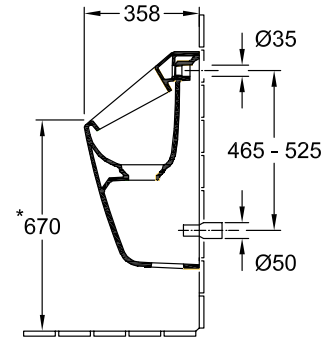

URINAL, URINALS, SIPHONIC URINALS ARCHITECTURA

PRODUCT INFORMATION

1 . POSITION

Model	558705
Width	325 mm
Height	680 mm
Depth	355 mm
Weight	24,3 kg
Description	Sanitary porcelain Incl. outlet, consisting of ViChange siphon cartridge and ceramic outlet cover, fastening set included EN 13407
Flush volume	1 l
Target	with target
Inlet	concealed water inlet
Material	Sanitary porcelain
Specification texts	Architectura; Siphonic urinal; Sanitary porcelain; Size: 325 x 680 x 355 mm; Rectangle; Flush volume: 1 l; Incl. outlet, consisting of ViChange siphon cartridge and ceramic outlet cover, fastening set included; EN 13407; with target

COLOURS

White Alpin CeramicPlus	558705R1	4051202476502
White Alpin	55870501	4051202476519

TECHNICAL DRAWINGS

558705

* We recommend installation at a height suitable for the average user!