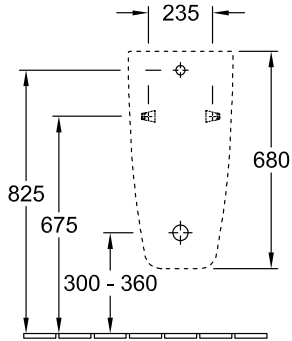

URINAL, URINALS, SIPHONIC URINALS ARCHITECTURA

PRODUCT INFORMATION

1 . POSITION

Model	558700
Width	325 mm
Height	680 mm
Depth	355 mm
Weight	24,3 kg
Description	Sanitary ceramics Incl. outlet, consisting of ViChange siphon cartridge and ceramic outlet cover, fastening set included EN 13407
Flush volume	1 l
Inlet	concealed water inlet
Outlet	concealed outlet
Material	Sanitary ceramics
Specification texts	Architectura; Siphonic urinal; Sanitary ceramics; Size: 325 x 680 x 355 mm; Rectangle; Flush volume: 1 l; Incl. outlet, consisting of ViChange siphon cartridge and ceramic outlet cover, fastening set included; EN 13407; concealed outlet

COLOURS

White Alpin	55870001	4051202242589
White Alpin CeramicPlus	558700R1	4051202242572
White Alpin AntiBac	558700T1	4051202385668

TECHNICAL DRAWINGS

558700

* We recommend installation at a height suitable for the average user!