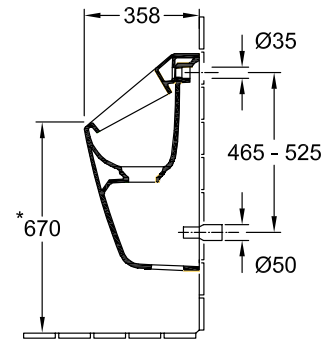

URINAL, URINALS, SIPHONIC URINALS ARCHITECTURA

PRODUCT INFORMATION

1 . POSITION

Model	558700
Width	325 mm
Height	680 mm
Depth	355 mm
Weight	24,3 kg
Description	Sanitary ceramics Incl. outlet, consisting of ViChange siphon cartridge and ceramic outlet cover, fastening set included EN 13407
Flush volume	1 l
Inlet	concealed water inlet
Outlet	concealed outlet
Material	Sanitary ceramics
Specification texts	Architectura; Siphonic urinal; Sanitary ceramics; Size: 325 x 680 x 355 mm; Rectangle; Flush volume: 1 l; Incl. outlet, consisting of ViChange siphon cartridge and ceramic outlet cover, fastening set included; EN 13407; concealed outlet

COLOURS

White Alpin	55870001	4051202242589
White Alpin CeramicPlus	558700R1	4051202242572
White Alpin AntiBac	558700T1	4051202385668

TECHNICAL DRAWINGS

558700

* We recommend installation at a height suitable for the average user!