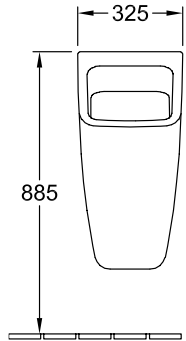

TECHNICAL DRAWINGS

558700

* We recommend installation at a height suitable for the average user!