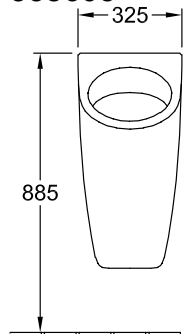

URINAL, URINALS, SIPHONIC URINALS ARCHITECTURA

PRODUCT INFORMATION

1 . POSITION

Model	558605
Width	325 mm
Height	680 mm
Depth	355 mm
Weight	22,6 kg
Description	Sanitary porcelain Incl. outlet, consisting of ViChange siphon cartridge and ceramic outlet cover, fastening set included
Flush volume	1 l
Target	with target
Inlet	concealed inlet and outlet
Material	Sanitary porcelain
Specification texts	Architectura; Siphonic urinal; Sanitary porcelain; Size: 325 x 680 x 355 mm; Oval; Flush volume: 1 l; Incl. outlet, consisting of ViChange siphon cartridge and ceramic outlet cover, fastening set included; with target

COLOURS

White Alpin	55860501	4051202476533
White Alpin CeramicPlus	558605R1	4051202476526

TECHNICAL DRAWINGS

558605

* We recommend installation at a height suitable for the average user!