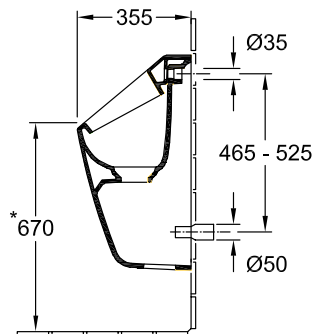

URINAL, URINALS, SIPHONIC URINALS ARCHITECTURA

PRODUCT INFORMATION

1 . POSITION

Model	558605
Width	325 mm
Height	680 mm
Depth	355 mm
Weight	22,6 kg
Description	Sanitary porcelain Incl. outlet, consisting of ViChange siphon cartridge and ceramic outlet cover, fastening set included
Flush volume	1 l
Target	with target
Inlet	concealed inlet and outlet
Material	Sanitary porcelain
Specification texts	Architectura; Siphonic urinal; Sanitary porcelain; Size: 325 x 680 x 355 mm; Oval; Flush volume: 1 l; Incl. outlet, consisting of ViChange siphon cartridge and ceramic outlet cover, fastening set included; with target

COLOURS

White Alpin	55860501	4051202476533
White Alpin CeramicPlus	558605R1	4051202476526

TECHNICAL DRAWINGS

558605

* We recommend installation at a height suitable for the average user!