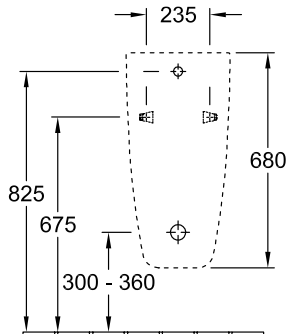

URINAL, URINALS, SIPHONIC URINALS ARCHITECTURA

PRODUCT INFORMATION

1 . POSITION

Model	558605
Width	325 mm
Height	680 mm
Depth	355 mm
Weight	22,6 kg
Description	Sanitary porcelain Incl. outlet, consisting of ViChange siphon cartridge and ceramic outlet cover, fastening set included
Flush volume	1 l
Target	with target
Inlet	concealed inlet and outlet
Material	Sanitary porcelain
Specification texts	Architectura; Siphonic urinal; Sanitary porcelain; Size: 325 x 680 x 355 mm; Oval; Flush volume: 1 l; Incl. outlet, consisting of ViChange siphon cartridge and ceramic outlet cover, fastening set included; with target

COLOURS

White Alpin	55860501	4051202476533
White Alpin CeramicPlus	558605R1	4051202476526

TECHNICAL DRAWINGS

558605

* We recommend installation at a height suitable for the average user!