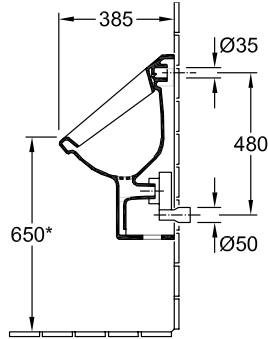

URINAL, URINALS, SIPHONIC URINALS ARCHITECTURA

PRODUCT INFORMATION

1 . POSITION

Model	557425
Width	355 mm
Height	620 mm
Depth	385 mm
Weight	18,55 kg
Description	previously Omnia Architectura splash-reducing, with ceramic strainer Sanitary porcelain fastening set included
Flush volume	1 l
Target	with target
Inlet	concealed water inlet
Material	Sanitary porcelain
Specification texts	Architectura; Siphonic urinal; previously Omnia Architectura; Sanitary porcelain; Size: 355 x 620 x 385 mm; Oval; splash-reducing, with ceramic strainer; Flush volume: 1 l; fastening set included; with target

COLOURS

White Alpin	55742501	4047289402565
White Alpin CeramicPlus	557425R1	4047289402589

TECHNICAL DRAWINGS

557425

* We recommend installation at a height suitable for the average user!

* We recommend installation at a height suitable for the average user!