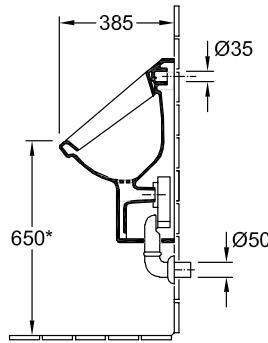

URINAL, URINALS, SIPHONIC URINALS ARCHITECTURA

PRODUCT INFORMATION

1 . POSITION

Model	557425
Width	355 mm
Height	620 mm
Depth	385 mm
Weight	18,55 kg
Description	previously Omnia Architectura splash-reducing, with ceramic strainer Sanitary porcelain fastening set included
Flush volume	1 l
Target	with target
Inlet	concealed water inlet
Material	Sanitary porcelain
Specification texts	Architectura; Siphonic urinal; previously Omnia Architectura; Sanitary porcelain; Size: 355 x 620 x 385 mm; Oval; splash-reducing, with ceramic strainer; Flush volume: 1 l; fastening set included; with target

COLOURS

White Alpin	55742501	4047289402565
White Alpin CeramicPlus	557425R1	4047289402589

TECHNICAL DRAWINGS

557425

* We recommend installation at a height suitable for the average user!

* We recommend installation at a height suitable for the average user!