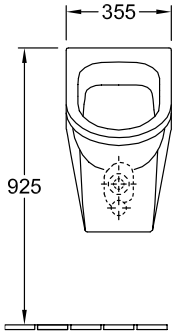

URINAL, URINALS, SIPHONIC URINALS ARCHITECTURA

PRODUCT INFORMATION

1 . POSITION

Model	557425
Width	355 mm
Height	620 mm
Depth	385 mm
Weight	18,55 kg
Description	previously Omnia Architectura splash-reducing, with ceramic strainer Sanitary porcelain fastening set included
Flush volume	1 l
Target	with target
Inlet	concealed water inlet
Material	Sanitary porcelain
Specification texts	Architectura; Siphonic urinal; previously Omnia Architectura; Sanitary porcelain; Size: 355 x 620 x 385 mm; Oval; splash-reducing, with ceramic strainer; Flush volume: 1 l; fastening set included; with target

COLOURS

White Alpin	55742501	4047289402565
White Alpin CeramicPlus	557425R1	4047289402589

TECHNICAL DRAWINGS

557425

* We recommend installation at a height suitable for the average user!

* We recommend installation at a height suitable for the average user!