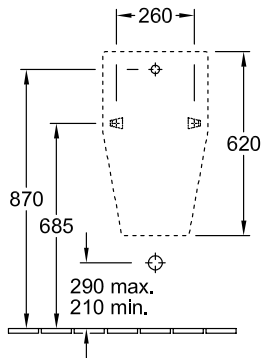

URINAL, URINALS, SIPHONIC URINALS ARCHITECTURA

PRODUCT INFORMATION

1 . POSITION

Model	557425
Width	355 mm
Height	620 mm
Depth	385 mm
Weight	18,55 kg
Description	previously Omnia Architectura splash-reducing, with ceramic strainer Sanitary porcelain fastening set included
Flush volume	1 l
Target	with target
Inlet	concealed water inlet
Material	Sanitary porcelain
Specification texts	Architectura; Siphonic urinal; previously Omnia Architectura; Sanitary porcelain; Size: 355 x 620 x 385 mm; Oval; splash-reducing, with ceramic strainer; Flush volume: 1 l; fastening set included; with target

COLOURS

White Alpin	55742501	4047289402565
White Alpin CeramicPlus	557425R1	4047289402589

TECHNICAL DRAWINGS

557425

* We recommend installation at a height suitable for the average user!

* We recommend installation at a height suitable for the average user!