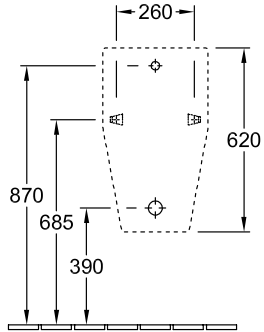

URINAL, URINALS, SIPHONIC URINALS ARCHITECTURA

PRODUCT INFORMATION

1 . POSITION

Model	557425
Width	355 mm
Height	620 mm
Depth	385 mm
Weight	18,55 kg
Description	previously Omnia Architectura splash-reducing, with ceramic strainer Sanitary porcelain fastening set included
Flush volume	1 l
Target	with target
Inlet	concealed water inlet
Material	Sanitary porcelain
Specification texts	Architectura; Siphonic urinal; previously Omnia Architectura; Sanitary porcelain; Size: 355 x 620 x 385 mm; Oval; splash-reducing, with ceramic strainer; Flush volume: 1 l; fastening set included; with target

COLOURS

White Alpin	55742501	4047289402565
White Alpin CeramicPlus	557425R1	4047289402589

TECHNICAL DRAWINGS

557425

* We recommend installation at a height suitable for the average user!

* We recommend installation at a height suitable for the average user!