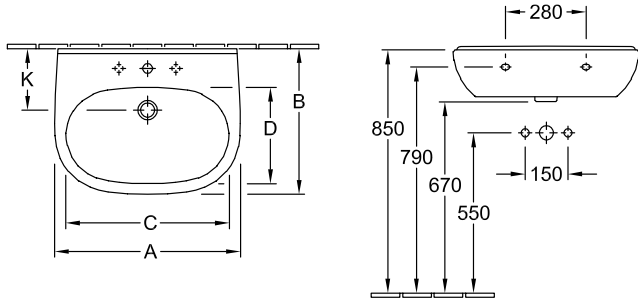

TECHNICAL DRAWINGS

526600

	A	B	C	D
5160 55	550	450	475	280
5160 60	600	490	525	315
5160 65	650	510	565	330