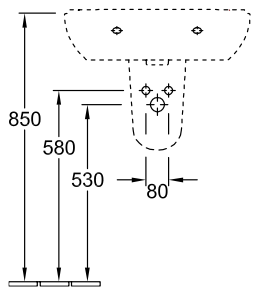

#### 1 . POSITION

Model	526600
Weight	7,6 kg
Description	Sanitary porcelain fastening set included
Material	Sanitary porcelain
Specification texts	O.novo; Trap cover; Sanitary porcelain; fastening set included

# TECHNICAL DRAWINGS

## 526600

	A	B	C	D
5160 55	550	450	475	280
5160 60	600	490	525	315
5160 65	650	510	565	330