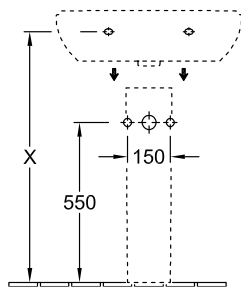

TECHNICAL DRAWINGS

526600

	A	B	C	D
5160 55	550	450	475	280
5160 60	600	490	525	315
5160 65	650	510	565	330