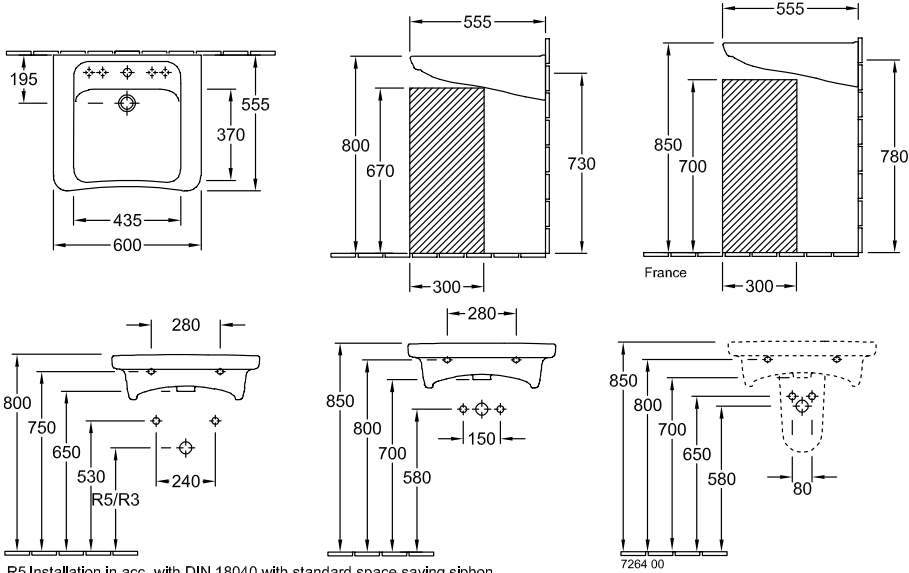

WASHBASIN, WASHBASINS, WALL-MOUNTED WASHBASINS, ACCESSIBLE SOLUTIONS, ACCESSIBLE WASHBASINS ARCHITECTURA VITA

PRODUCT INFORMATION

1 . POSITION

Model	517861
Width	600 mm
Depth	555 mm
Weight	19,5 kg
Description	previously Omnia Architectura Sanitary porcelain DIN 18040, EN 31, EN 14688 in accordance with DIN 18040
Tap fitting / Tap hole remark	central tap hole punched out
Overflow remark	without overflow
Material	Sanitary porcelain
Specification texts	Architectura Vita; Washbasin Vita; previously Omnia Architectura; Sanitary porcelain; Size: 600 x 555 mm; Rectangle; central tap hole punched out; without overflow; DIN 18040, EN 31, EN 14688; in accordance with DIN 18040

COLOURS

White Alpin	51786101	4051202306007
White Alpin AntiBac	517861T1	4051202355579
White Alpin AntiBac CeramicPlus	517861T2	4051202355586
White Alpin CeramicPlus	517861R1	4051202306021

TECHNICAL DRAWINGS

517861

R5 Installation in acc. with DIN 18040 with standard space saving siphon
 R3 Installation in acc. with DIN 18040 with standard concealed siphon

	R3	R5
5178 / 60 / 61 / 62 / 63	460	420