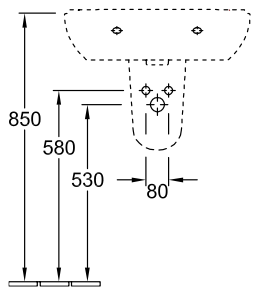

WASHBASIN, WASHBASINS, WALL-MOUNTED WASHBASINS O.NOVO

PRODUCT INFORMATION

1 . POSITION

Model	516060
Width	600 mm
Depth	490 mm
Weight	18 kg
Description	Sanitary porcelain EN 31, EN 14688
Tap fitting / Tap hole remark	suitable for 3-hole tap fittings, central tap hole punched out
Overflow remark	with overflow
Material	Sanitary porcelain
Specification texts	O.novo; Washbasin; Sanitary porcelain; Size: 600 x 490 mm; Oval; suitable for 3-hole tap fittings, central tap hole punched out; with overflow; EN 31, EN 14688

COLOURS

White Alpin	51606001	4051202008291
White Alpin CeramicPlus	516060R1	4051202008284
White Alpin AntiBac	516060T1	4051202386061

TECHNICAL DRAWINGS

516060

	A	B	C	D
5160 55	550	450	475	280
5160 60	600	490	525	315
5160 65	650	510	565	330