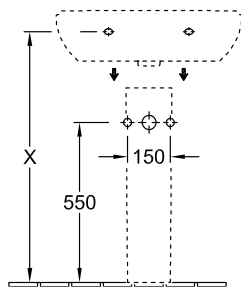

WASHBASIN, WASHBASINS, WALL-MOUNTED WASHBASINS O.NOVO

PRODUCT INFORMATION

1 . POSITION

Model	516060
Width	600 mm
Depth	490 mm
Weight	18 kg
Description	Sanitary porcelain EN 31, EN 14688
Tap fitting / Tap hole remark	suitable for 3-hole tap fittings, central tap hole punched out
Overflow remark	with overflow
Material	Sanitary porcelain
Specification texts	O.novo; Washbasin; Sanitary porcelain; Size: 600 x 490 mm; Oval; suitable for 3-hole tap fittings, central tap hole punched out; with overflow; EN 31, EN 14688

COLOURS

White Alpin	51606001	4051202008291
White Alpin CeramicPlus	516060R1	4051202008284
White Alpin AntiBac	516060T1	4051202386061

TECHNICAL DRAWINGS

516060

	A	B	C	D
5160 55	550	450	475	280
5160 60	600	490	525	315
5160 65	650	510	565	330