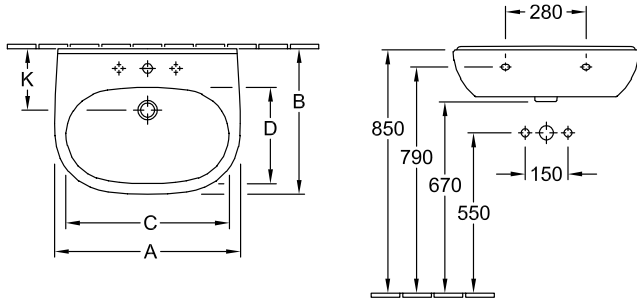

WASHBASIN, WASHBASINS, WALL-MOUNTED WASHBASINS O.NOVO

PRODUCT INFORMATION

1 . POSITION

Model	516060
Width	600 mm
Depth	490 mm
Weight	18 kg
Description	Sanitary porcelain EN 31, EN 14688
Tap fitting / Tap hole remark	suitable for 3-hole tap fittings, central tap hole punched out
Overflow remark	with overflow
Material	Sanitary porcelain
Specification texts	O.novo; Washbasin; Sanitary porcelain; Size: 600 x 490 mm; Oval; suitable for 3-hole tap fittings, central tap hole punched out; with overflow; EN 31, EN 14688

COLOURS

White Alpin	51606001	4051202008291
White Alpin CeramicPlus	516060R1	4051202008284
White Alpin AntiBac	516060T1	4051202386061

TECHNICAL DRAWINGS

516060

	A	B	C	D
5160 55	550	450	475	280
5160 60	600	490	525	315
5160 65	650	510	565	330