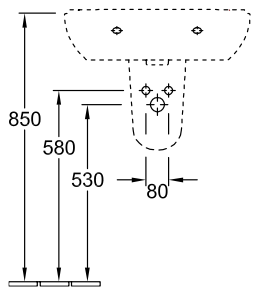

#### 1 . POSITION

Model	516056
Width	550 mm
Depth	450 mm
Weight	15,8 kg
Description	Sanitary porcelain EN 31, EN 14688
Tap fitting / Tap hole remark	suitable for 3-hole tap fittings, central tap hole punched out
Overflow remark	without overflow, Please note: unclosable outlet valve must be used with models without overflow
Material	Sanitary porcelain
Specification texts	O.novo; Washbasin; Sanitary porcelain; Size: 550 x 450 mm; Oval; suitable for 3-hole tap fittings, central tap hole punched out; without overflow; Please note: unclosable outlet valve must be used with models without overflow; EN 31, EN 14688

# TECHNICAL DRAWINGS

## 516056

	A	B	C	D
5160 55	550	450	475	280
5160 60	600	490	525	315
5160 65	650	510	565	330