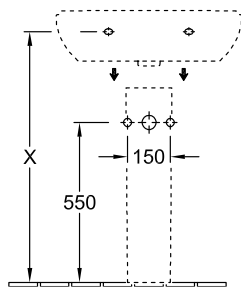

#### 1 . POSITION

Model	516056
Width	550 mm
Depth	450 mm
Weight	15,8 kg
Description	Sanitary porcelain EN 31, EN 14688
Tap fitting / Tap hole remark	suitable for 3-hole tap fittings, central tap hole punched out
Overflow remark	without overflow, Please note: unclosable outlet valve must be used with models without overflow
Material	Sanitary porcelain
Specification texts	O.novo; Washbasin; Sanitary porcelain; Size: 550 x 450 mm; Oval; suitable for 3-hole tap fittings, central tap hole punched out; without overflow; Please note: unclosable outlet valve must be used with models without overflow; EN 31, EN 14688

# TECHNICAL DRAWINGS

## 516056

	A	B	C	D
5160 55	550	450	475	280
5160 60	600	490	525	315
5160 65	650	510	565	330