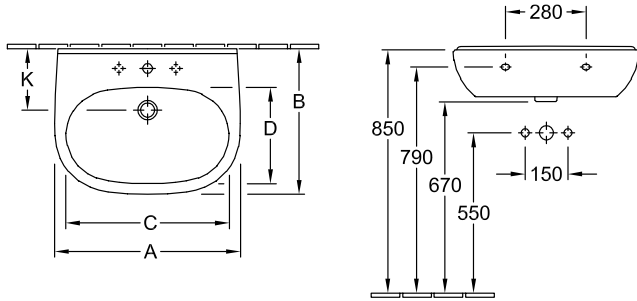

TECHNICAL DRAWINGS

516056

	A	B	C	D
5160 55	550	450	475	280
5160 60	600	490	525	315
5160 65	650	510	565	330