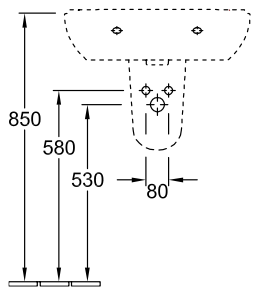

WASHBASIN, WASHBASINS, WALL-MOUNTED WASHBASINS O.NOVO

PRODUCT INFORMATION

1 . POSITION

Model	516055
Width	550 mm
Depth	450 mm
Weight	15,8 kg
Description	Sanitary porcelain EN 31, EN 14688
Tap fitting / Tap hole remark	suitable for 3-hole tap fittings, central tap hole punched out
Overflow remark	with overflow
Material	Sanitary porcelain
Specification texts	O.novo; Washbasin; Sanitary porcelain; Size: 550 x 450 mm; Oval; suitable for 3-hole tap fittings, central tap hole punched out; with overflow; EN 31, EN 14688

COLOURS

White Alpin	51605501	4051202008338
White Alpin CeramicPlus	516055R1	4051202008321
White Alpin AntiBac	516055T1	4051202468682

TECHNICAL DRAWINGS

516055

	A	B	C	D
5160 55	550	450	475	280
5160 60	600	490	525	315
5160 65	650	510	565	330