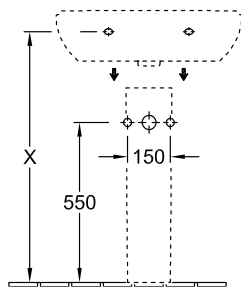

WASHBASIN, WASHBASINS, WALL-MOUNTED WASHBASINS O.NOVO

PRODUCT INFORMATION

1 . POSITION

Model	516055
Width	550 mm
Depth	450 mm
Weight	15,8 kg
Description	Sanitary porcelain EN 31, EN 14688
Tap fitting / Tap hole remark	suitable for 3-hole tap fittings, central tap hole punched out
Overflow remark	with overflow
Material	Sanitary porcelain
Specification texts	O.novo; Washbasin; Sanitary porcelain; Size: 550 x 450 mm; Oval; suitable for 3-hole tap fittings, central tap hole punched out; with overflow; EN 31, EN 14688

COLOURS

White Alpin	51605501	4051202008338
White Alpin CeramicPlus	516055R1	4051202008321
White Alpin AntiBac	516055T1	4051202468682

TECHNICAL DRAWINGS

516055

	A	B	C	D
5160 55	550	450	475	280
5160 60	600	490	525	315
5160 65	650	510	565	330