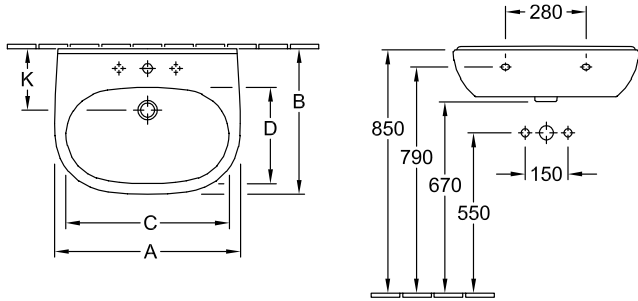

WASHBASIN, WASHBASINS, WALL-MOUNTED WASHBASINS O.NOVO

PRODUCT INFORMATION

1 . POSITION

Model	516055
Width	550 mm
Depth	450 mm
Weight	15,8 kg
Description	Sanitary porcelain EN 31, EN 14688
Tap fitting / Tap hole remark	suitable for 3-hole tap fittings, central tap hole punched out
Overflow remark	with overflow
Material	Sanitary porcelain
Specification texts	O.novo; Washbasin; Sanitary porcelain; Size: 550 x 450 mm; Oval; suitable for 3-hole tap fittings, central tap hole punched out; with overflow; EN 31, EN 14688

COLOURS

White Alpin	51605501	4051202008338
White Alpin CeramicPlus	516055R1	4051202008321
White Alpin AntiBac	516055T1	4051202468682

TECHNICAL DRAWINGS

516055

	A	B	C	D
5160 55	550	450	475	280
5160 60	600	490	525	315
5160 65	650	510	565	330