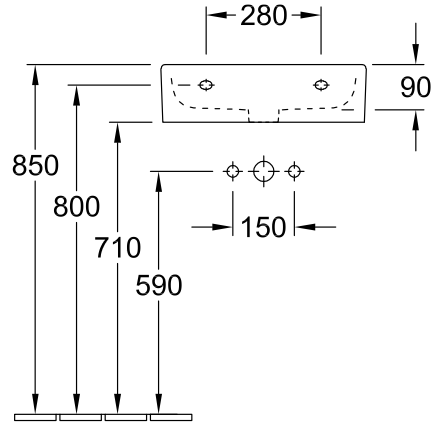

WASHBASIN, WASHBASINS, WALL-MOUNTED WASHBASINS MEMENTO

PRODUCT INFORMATION

1 . POSITION

Model	51336L
Width	600 mm
Depth	420 mm
Weight	18 kg
Description	ground underside Sanitary porcelain wall fixation incl. template EN 31, EN 14688 Furniture programme MEMENTO to match, Furniture programme LEGATO to match
Tap fitting / Tap hole remark	suitable for 3-hole tap fittings, central tap hole punched out
Overflow remark	with overflow
Material	Sanitary porcelain
Specification texts	Memento; Washbasin; Sanitary porcelain; Size: 600 x 420 mm; Rectangle; ground underside; suitable for 3-hole tap fittings, central tap hole punched out; with overflow; wall fixation; incl. template; EN 31, EN 14688

COLOURS

White Alpin	51336L01	4047289986263
White Alpin CeramicPlus	51336LR1	4047289986270
Star White CeramicPlus	51336LR2	4047289986287
Glossy Black CeramicPlus	51336LS0	4047289986294

TECHNICAL DRAWINGS

51336L

	A	C
5133 50	500	460
5133 51	500	460
5133 5L	500	460
5133 5G	500	460
5133 60	600	565
5133 61	600	565
5133 6L	600	565
5133 6G	600	565