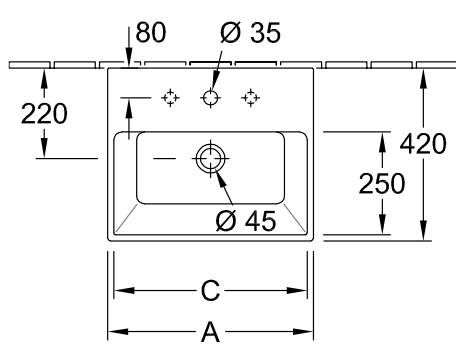

WASHBASIN, WASHBASINS, WALL-MOUNTED WASHBASINS MEMENTO

PRODUCT INFORMATION

1 . POSITION

Model	51336L
Width	600 mm
Depth	420 mm
Weight	18 kg
Description	ground underside Sanitary porcelain wall fixation incl. template EN 31, EN 14688 Furniture programme MEMENTO to match, Furniture programme LEGATO to match
Tap fitting / Tap hole remark	suitable for 3-hole tap fittings, central tap hole punched out
Overflow remark	with overflow
Material	Sanitary porcelain
Specification texts	Memento; Washbasin; Sanitary porcelain; Size: 600 x 420 mm; Rectangle; ground underside; suitable for 3-hole tap fittings, central tap hole punched out; with overflow; wall fixation; incl. template; EN 31, EN 14688

COLOURS

White Alpin	51336L01	4047289986263
White Alpin CeramicPlus	51336LR1	4047289986270
Star White CeramicPlus	51336LR2	4047289986287
Glossy Black CeramicPlus	51336LS0	4047289986294

TECHNICAL DRAWINGS

51336L

	A	C
5133 50	500	460
5133 51	500	460
5133 5L	500	460
5133 5G	500	460
5133 60	600	565
5133 61	600	565
5133 6L	600	565
5133 6G	600	565