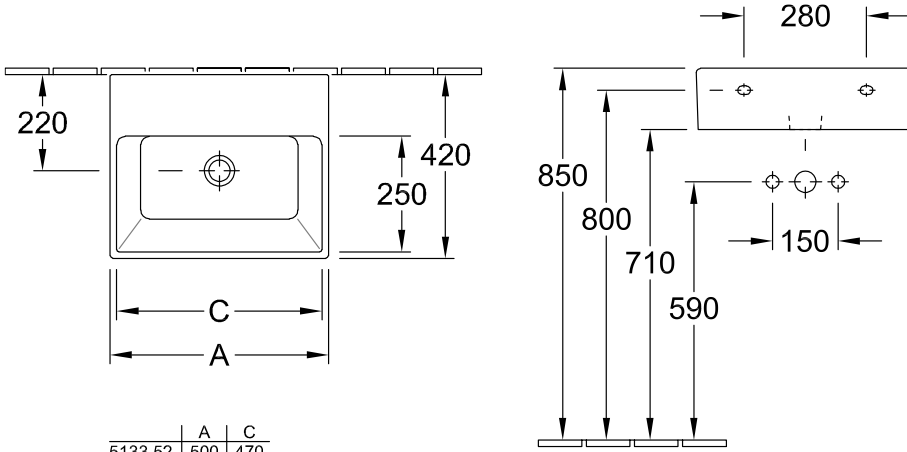

WASHBASIN, WASHBASINS, WALL-MOUNTED WASHBASINS MEMENTO

PRODUCT INFORMATION

1 . POSITION

Model	513362
Width	600 mm
Depth	420 mm
Weight	18 kg
Description	Sanitary porcelain wall fixation EN 31, EN 14688 towel holder (not included in scope of delivery): side installation (mountable: 2 pc.)
Tap fitting / Tap hole remark	for wall-mounted washbasin mixer, without tap hole, If a wall-mounted tap fitting is to be used, we recommend CULT, art. no. 36 812 960 00, with a projection of 210 mm (available from Dornbracht). For details see the Tap fittings price list.
Overflow remark	with overflow, Please note: unclosable outlet valve must be used with models without overflow
Material	Sanitary porcelain
Specification texts	Memento; Washbasin; Sanitary porcelain; Size: 600 x 420 mm; Rectangle; for wall-mounted washbasin mixer, without tap hole; If a wall-mounted tap fitting is to be used, we recommend CULT, art. no. 36 812 960 00, with a projection of 210 mm (available from Dornbracht). For details see the Tap fittings price list.; with overflow; Please note: unclosable outlet valve must be used with models without overflow; wall fixation; EN 31, EN 14688; towel holder (not included in scope of delivery): side installation (mountable: 2 pc.)

COLOURS

Glossy Black CeramicPlus	513362S0	4022693931252
White Alpin	51336201	4022693931078
White Alpin CeramicPlus	513362R1	4022693931139
Star White CeramicPlus	513362R2	4022693931191

TECHNICAL DRAWINGS

513362

	A	C
5133 52	500	470
5133 53	500	470
5133 5J	500	470
5133 5F	500	470
5133 62	600	565
5133 63	600	565
5133 6J	600	565
5133 6F	600	565