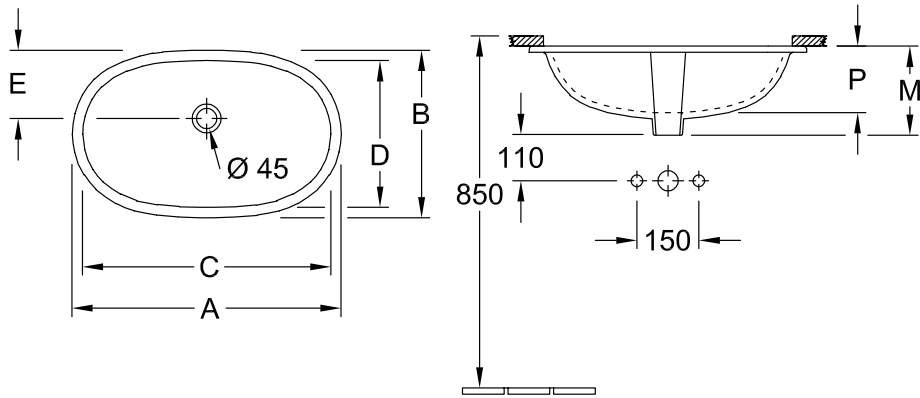

WASHBASIN, UNDERCOUNTER WASHBASIN, WASHBASINS, UNDERCOUNTER WASHBASINS O.NOVO

PRODUCT INFORMATION

1 . POSITION

Model	416260
Width	600 mm
Depth	350 mm
Weight	8,7 kg
Description	Sanitary porcelain the hole for the washbasin can only be cut out using the original washbasin because tolerances of several millimetres are possible, installation possible in natural stone and laminate countertops fastening set included EN 31, EN 14688
Tap fitting / Tap hole remark	without tap hole area
Overflow remark	with overflow
Material	Sanitary porcelain
Specification texts	O.novo; Undercounter washbasin; Sanitary porcelain; Size: 600 x 350 mm; Oval; without tap hole area; with overflow; the hole for the washbasin can only be cut out using the original washbasin because tolerances of several millimetres are possible, installation possible in natural stone and laminate countertops; fastening set included; EN 31, EN 14688

COLOURS

White Alpin	41626001	4051202085391
White Alpin CeramicPlus	416260R1	4051202095857

TECHNICAL DRAWINGS

416260

	A	B	C	D	E	M	P
4162 60	650	400	600	350	165	208	160
4162 50	580	370	530	320	145	200	150