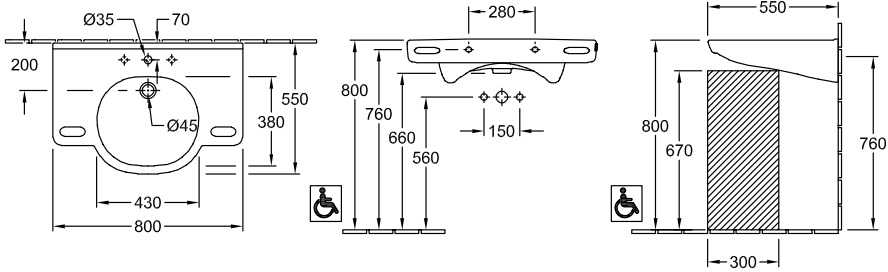

TECHNICAL DRAWINGS

412082

DE