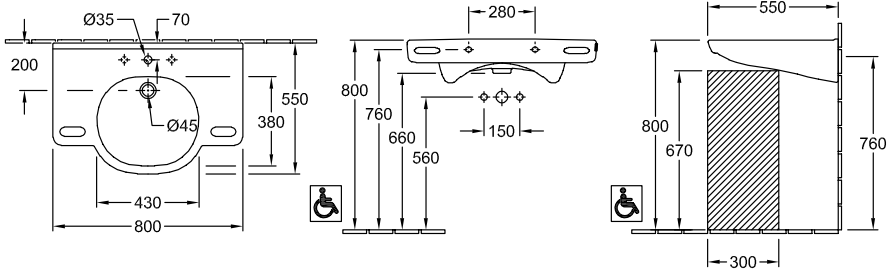

TECHNICAL DRAWINGS

412080

DE